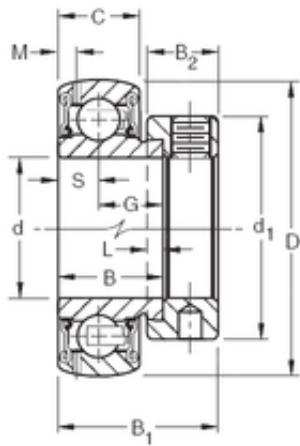

BEARING SUDAMERICANA, S.A.

38,1 mm x 80 mm x 30,18 mm TIMKEN GRA108RRB Insert Bearings Spherical OD

Bearing No. GRA108RRB

Size	38.1x80x30.18 mm
Bore Diameter	38,1 mm
Outer Diameter	80 mm
Width	30,18 mm
d	38,1 mm
D	80 mm
B	30,18 mm
C	22 mm
d1	60,3 mm
B1	43,7 mm
B2	18,3 mm
G	19,18 mm
L	4,8 mm
M	4,17 mm
S	11 mm
Weight	0,694 Kg
Basic dynamic load rating (C)	36 kN

GRA108RRB Bearing 2D drawings and 3D CAD models