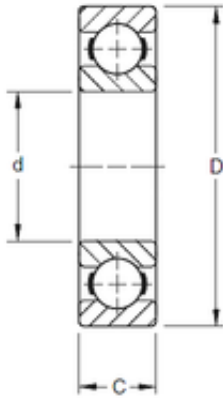

BEARING SUDAMERICANA, S.A.

101,6 mm x 142,849 mm x 22,23 mm TIMKEN XLS64K2 Single Row Ball Bearings

Bearing No. XLS64K2

Size	101.6x142.849x22.23 mm
Bore Diameter	101,6 mm
Outer Diameter	142,849 mm
Width	22,23 mm
d	101,6 mm
D	142,849 mm
B	22,23 mm
C	22,23 mm
Weight	0,794 Kg
Basic dynamic load rating (C)	47,5 kN

XLS64K2 Bearing 2D drawings and 3D CAD models