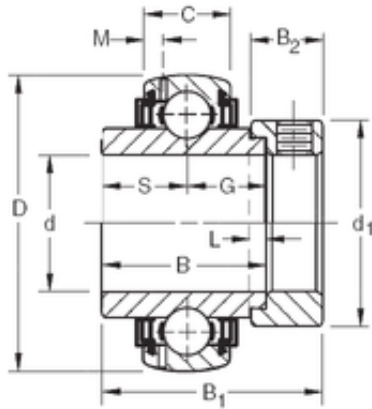

BEARING SUDAMERICANA, S.A.

61,9125 mm x 130 mm x 61,91 mm TIMKEN GN207KLLB Insert Bearings Spherical OD

Bearing No. GN207KLLB

Size	61.9125x130x61.91 mm
Bore Diameter	61,9125 mm
Outer Diameter	130 mm
Width	61,91 mm
d	61,9125 mm
D	130 mm
B	61,91 mm
C	33 mm
d1	88,9 mm
B1	79,38 mm
B2	23,8 mm
G	30,96 mm
L	6,4 mm
M	5,84 mm
S	30,96 mm
Weight	2,841 Kg
Basic dynamic load rating (C)	90 kN

GN207KLLB Bearing 2D drawings and 3D CAD models